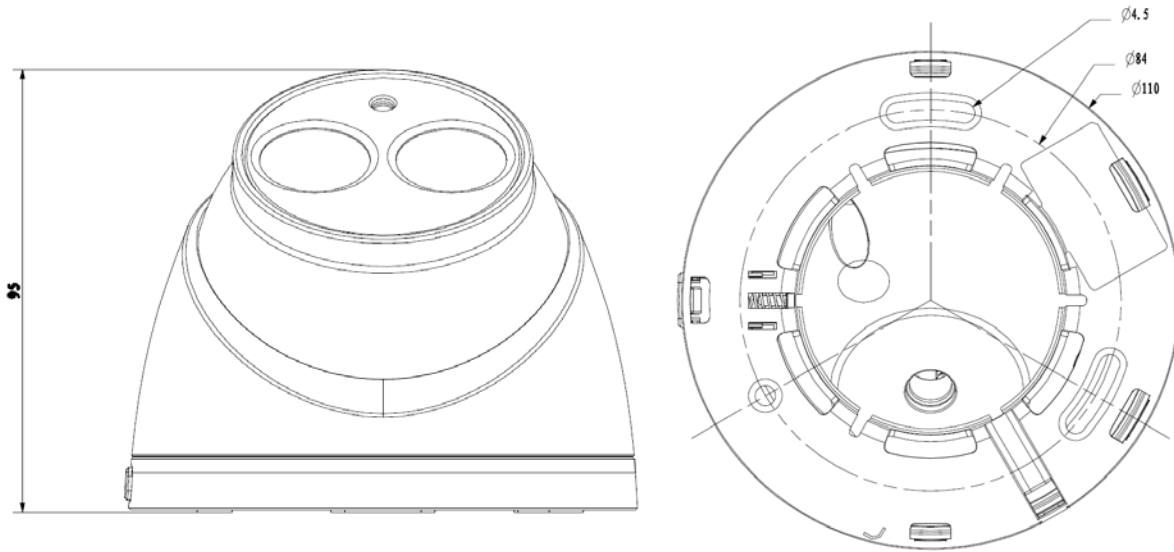

DHU23010 (IPC-HDW4421EMP-AS-0280B)

Dimensions (mm)

Accessories (optional)

PFB203W	PFB200W	PFA152
PFA136	PFA150	PFA151

*Design and specifications are subject to change without notice.

© 2014 Dahua Technology Co., Ltd.